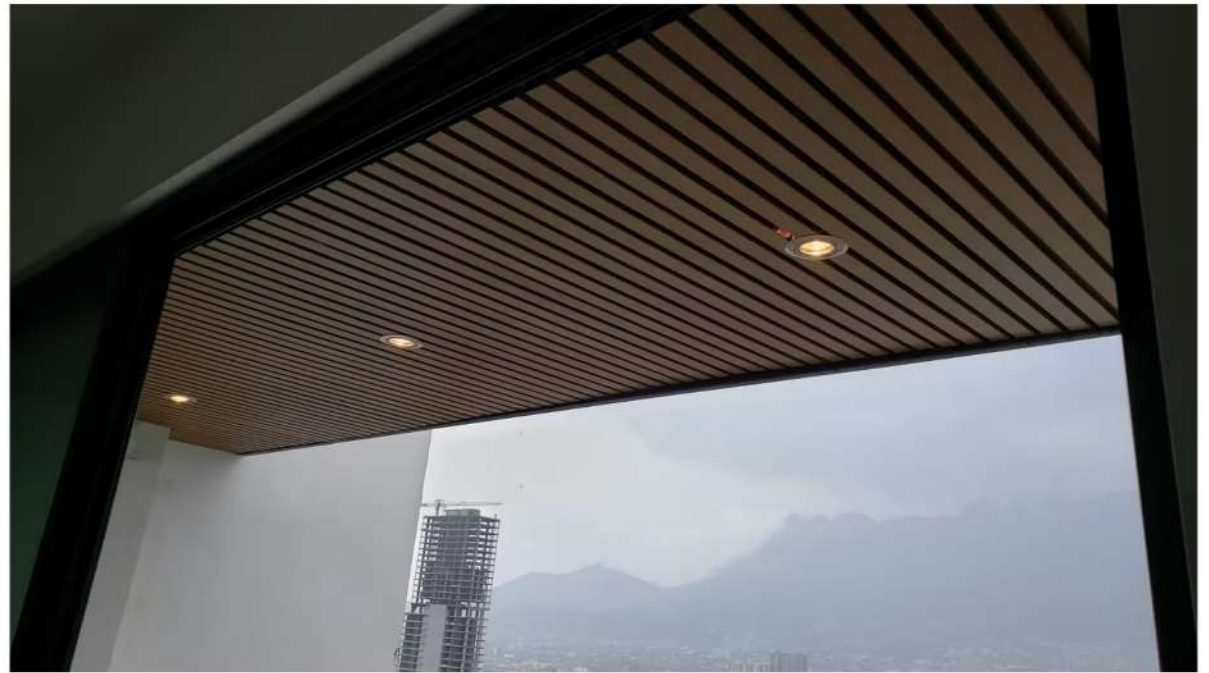

ArtPanel

TEAK

CREAM

IPE

LIGHT
WALNUT

ANCIENT
WOOD

BLACK

FEATURES

WATERPROOF

ECO FRIENDLY

EASY TO INSTALL

OUR PROJECTS

ArtPanel

ArtPanel

ArtPanel