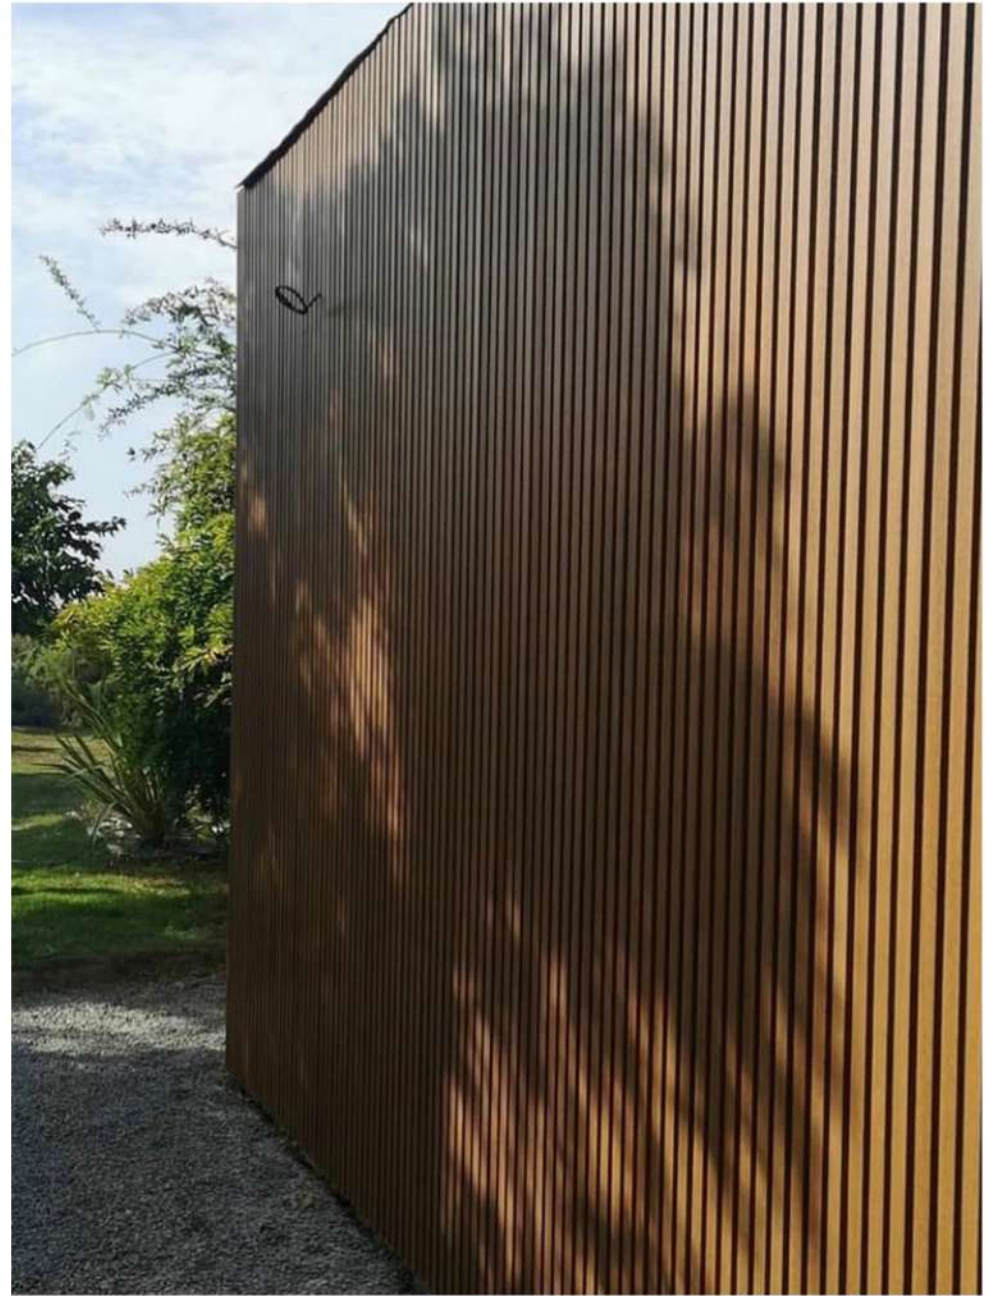

ArtPanel

TEAK

CREAM

IPE

LIGHT
WALNUT

ANCIENT
WOOD

BLACK

FEATURES

WATERPROOF

ECO FRIENDLY

EASY TO INSTALL

OUR PROJECTS

ArtPanel

ArtPanel

ArtPanel